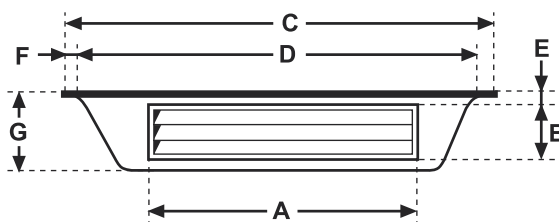

ACCESSORIES - PLENUMS

Plenum ACP 2
4 Way Metal

SIZE

ACP 1	No.1.	2500 L/sec
ACP 2	No.2	3889 L/sec
ACP 3	No.3.	3889 L/sec

ACP 1 & 2

Plenum ACP 3
8 Way Metal

ACP 3

Dimensions

	ACP 1	ACP 2	ACP 3
A	560	560	350
B	155	270	240
C	780	890	1100
D	720	820	960
E	30	30	40
F	30	35	35
G	170	290	310

Evaporative Accessories - Plenums

Sizes Available/Dimensions	
Item #	Description
242624	Plenum ACP 1
242625	Plenum ACP 2
242626	Plenum ACP 3

Evaporative Accessories - Plates

Sizes Available/Dimensions	
Item #	Description
242627	Plenum Plates ACP 1
242628	Plenum Plates ACP 2
242629	Plenum Plates ACP 3

All sales are made on the basis of the 'Polyaire Terms and Conditions of Trade' ©2016 Polyaire™ Pty Ltd. The manufacturer reserves the right to alter product specifications without notice. E. & O.E. Conditions Apply.