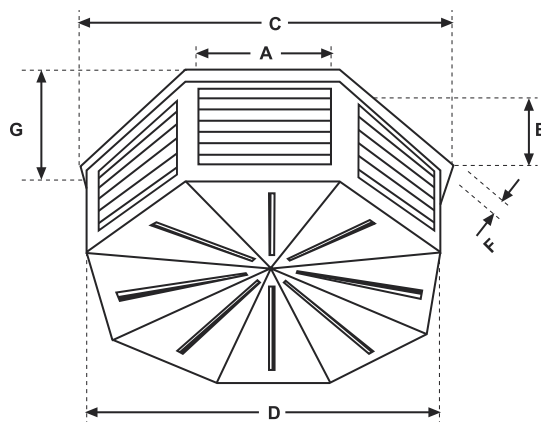

ACCESSORIES - PLENUMS

Plenum ACP 2
4 Way Metal

SIZE

ACP 1	No.1.	2500 L/sec
ACP 2	No.2	3889 L/sec
ACP 3	No.3.	3889 L/sec

ACP 1 & 2

Plenum ACP 3
8 Way Metal

ACP 3

Dimensions

	ACP 1	ACP 2	ACP 3
A	560	560	350
B	155	270	240
C	780	890	1100
D	720	820	960
E	30	30	40
F	30	35	35
G	170	290	310

Evaporative Accessories - Plenums

Sizes Available/Dimensions	
Item #	Description
242624	Plenum ACP 1
242625	Plenum ACP 2
242626	Plenum ACP 3

Evaporative Accessories - Plates

Sizes Available/Dimensions	
Item #	Description
242627	Plenum Plates ACP 1
242628	Plenum Plates ACP 2
242629	Plenum Plates ACP 3

All sales are made on the basis of the 'Polyaire Terms and Conditions of Trade' ©2016 Polyaire™ Pty Ltd. The manufacturer reserves the right to alter product specifications without notice. E. & O.E. Conditions Apply.