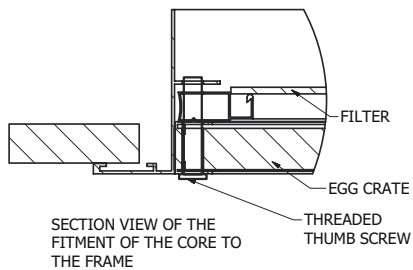

EGG CRATE GRILLES

The Polyaire Model EC-HF Return Air Egg Crate Grille & Filter is the one product which offers complete and simple service ability for all situations.

A unique design which can easily be installed and offer the latest in disposable filter pad technology. Ideally suited to environments where regular maintenance of the filter media is a concern, the Return Air Egg Crate Grille & Filter is designed for quick, simple filter pad change.

The actual filter pad is a product of exhaustive research by one of the world's largest air filtration authorities with approval from the American Underwriters Laboratories.

A distinct black coloured filter media shows dirt and particle build up and provides for ready inspection prior to replacement as required.

Filters are available upon request.