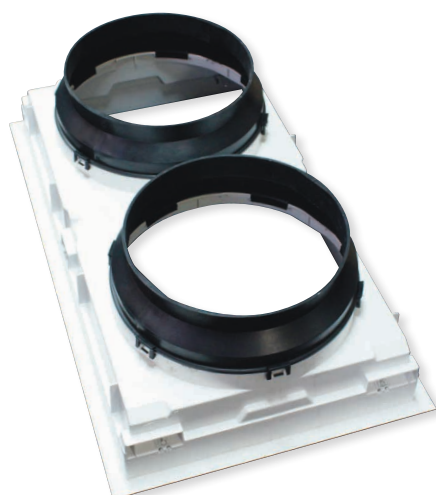

RAG-X RETURN AIR GRILLE

900 x 500 &
1195 x 595mm

750 x 450mm

The RAG-X from Polyaire is an injection moulded high strength plastic complete Return Air assembly designed for more efficient installation, operation and maintenance.

The RAG-X one piece construction provides a significantly improved appearance compared to traditional grilles. It is simpler and easier to fit and reduces installation time.

Features include:

- Tri Filter for efficient dust removal.
- High Efficiency Low Static Filter.
- Black filter to reduce see through effect.
- Easy filter and grille removal for cleaning or replacement.
- Large free area for quiet efficient air flow.
- Aluminium Filter Frame.
- Grille release clips are hidden from view but are still instantly accessible.
- Grille opening can be reversed for ease of use.
- Attractive Eggcrate grille design.
- Rigid return air box.
- Simple clip in installation.
- Clip on reducers easily accommodate varying duct sizes.

Installation features:

- 750 x 450/1 x 400mm Round Connector.
- 900 x 500/2 x 400mm Round Connector.
- 1195 x 595/2 x 400mm Round Connector.
- Rigid one piece shell for easy fitment.
- Quick & easy duct attachment with standard Quick Fix Spigot or Reducer. (Fit the Duct to the collar and then clip on in the roof).
- Easy attachment to ceiling with wing nut adjustment (No tools needed).
- Sturdy metal wire clips for long life and no sagging.
- Filter Grille fits either way & swings out for easy cleaning.
- Front Grille Clips are positive locking & easy to use.
- Large free area.
- Simple slide in/out filter.
- More air flow efficient egg crate grille style.

Construction:

- One piece moulded return air box for strength, no leaks, low noise.
- All plastic for long life, low noise and corrosion/rust resistance.
- Reversible grille for easy use.
- Removable Tri Filter.
- Aluminium frame filter.