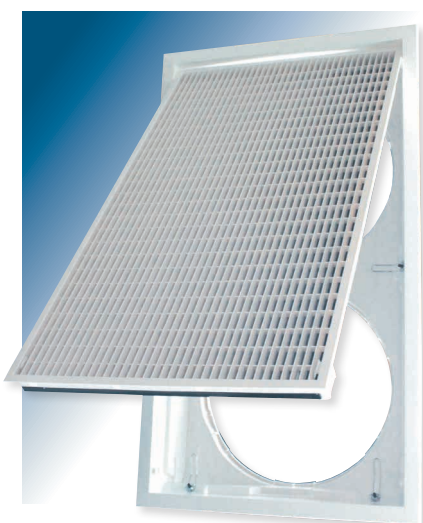

RAG-X RETURN AIR GRILLE

900 x 500 &
1195 x 595mm

750 x 450mm

The RAG-X from Polyaire is an injection moulded high strength plastic complete Return Air assembly designed for more efficient installation, operation and maintenance.

The RAG-X one piece construction provides a significantly improved appearance compared to traditional grilles. It is simpler and easier to fit and reduces installation time.

Features include:

- Tri Filter for efficient dust removal.
- High Efficiency Low Static Filter.
- Black filter to reduce see through effect.
- Easy filter and grille removal for cleaning or replacement.
- Large free area for quiet efficient air flow.
- Aluminium Filter Frame.
- Grille release clips are hidden from view but are still instantly accessible.
- Grille opening can be reversed for ease of use.
- Attractive Eggcrate grille design.
- Rigid return air box.
- Simple clip in installation.
- Clip on reducers easily accommodate varying duct sizes.

Installation features:

- 750 x 450/1 x 400mm Round Connector.
- 900 x 500/2 x 400mm Round Connector.
- 1195 x 595/2 x 400mm Round Connector.
- Rigid one piece shell for easy fitment.
- Quick & easy duct attachment with standard Quick Fix Spigot or Reducer. (Fit the Duct to the collar and then clip on in the roof).
- Easy attachment to ceiling with wing nut adjustment (No tools needed).
- Sturdy metal wire clips for long life and no sagging.
- Filter Grille fits either way & swings out for easy cleaning.
- Front Grille Clips are positive locking & easy to use.
- Large free area.
- Simple slide in/out filter.
- More air flow efficient egg crate grille style.

Construction:

- One piece moulded return air box for strength, no leaks, low noise.
- All plastic for long life, low noise and corrosion/rust resistance.
- Reversible grille for easy use.
- Removable Tri Filter.
- Aluminium frame filter.