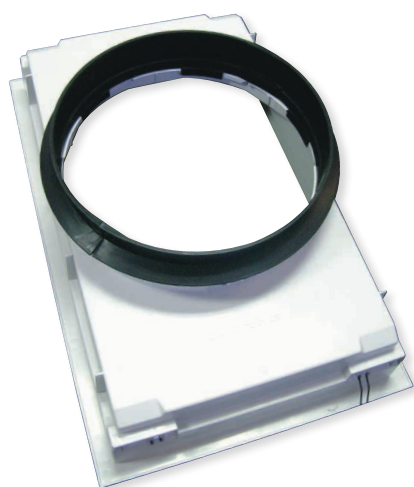

RAG-X RETURN AIR GRILLE

900 x 500 &
1195 x 595mm

750 x 450mm

The RAG-X from Polyaire is an injection moulded high strength plastic complete Return Air assembly designed for more efficient installation, operation and maintenance.

The RAG-X one piece construction provides a significantly improved appearance compared to traditional grilles. It is simpler and easier to fit and reduces installation time.

Features include:

- Tri Filter for efficient dust removal.
- High Efficiency Low Static Filter.
- Black filter to reduce see through effect.
- Easy filter and grille removal for cleaning or replacement.
- Large free area for quiet efficient air flow.
- Aluminium Filter Frame.
- Grille release clips are hidden from view but are still instantly accessible.
- Grille opening can be reversed for ease of use.
- Attractive Eggcrate grille design.
- Rigid return air box.
- Simple clip in installation.
- Clip on reducers easily accommodate varying duct sizes.

Installation features:

- 750 x 450/1 x 400mm Round Connector.
- 900 x 500/2 x 400mm Round Connector.
- 1195 x 595/2 x 400mm Round Connector.
- Rigid one piece shell for easy fitment.
- Quick & easy duct attachment with standard Quick Fix Spigot or Reducer. (Fit the Duct to the collar and then clip on in the roof).
- Easy attachment to ceiling with wing nut adjustment (No tools needed).
- Sturdy metal wire clips for long life and no sagging.
- Filter Grille fits either way & swings out for easy cleaning.
- Front Grille Clips are positive locking & easy to use.
- Large free area.
- Simple slide in/out filter.
- More air flow efficient egg crate grille style.