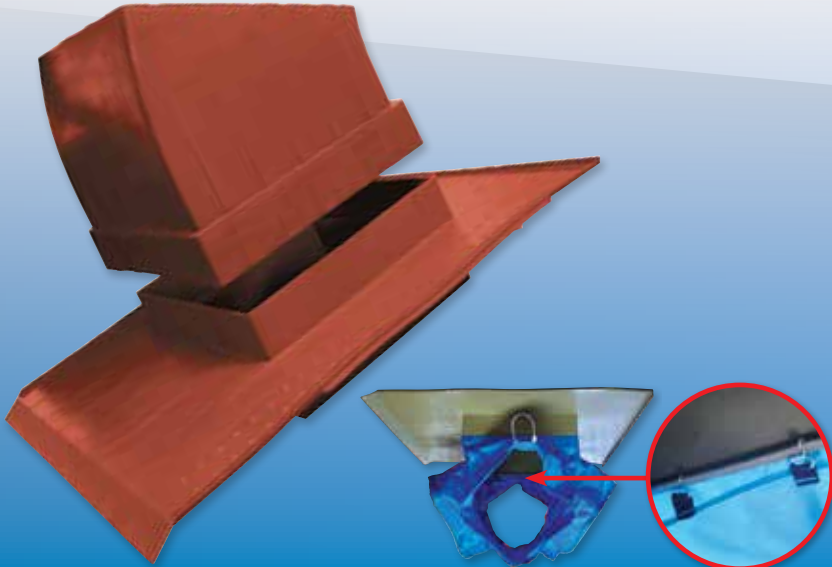

Turn Out Droppers - Plain

Turn Out Droppers - Galvanised

Item #	Sizes Available/Dimensions	
	Size	
	mm	inch
444211	550 Square x 1000 Long	22" Square x 39" Long
444212	550 Square x 1200 Long	22" Square x 47" Long
449183	550 Square x 1500 Long	22" Square x 59" Long

Drop-X

*Evaporative Air Conditioner Dropper System
Angle/ Straight/ Flash/ Sock*

The Drop-X from Polyaire was developed to provide a quick, easy and watertight solution to the fitment of evaporative coolers.

The Drop-X is made up of three components which are far simpler to install than the traditional metal dropper.

The duct is fitted to a specially designed sock which is hooked into the base of the dropper and held tight with a no slip tension band that fits into a groove on the dropper body.