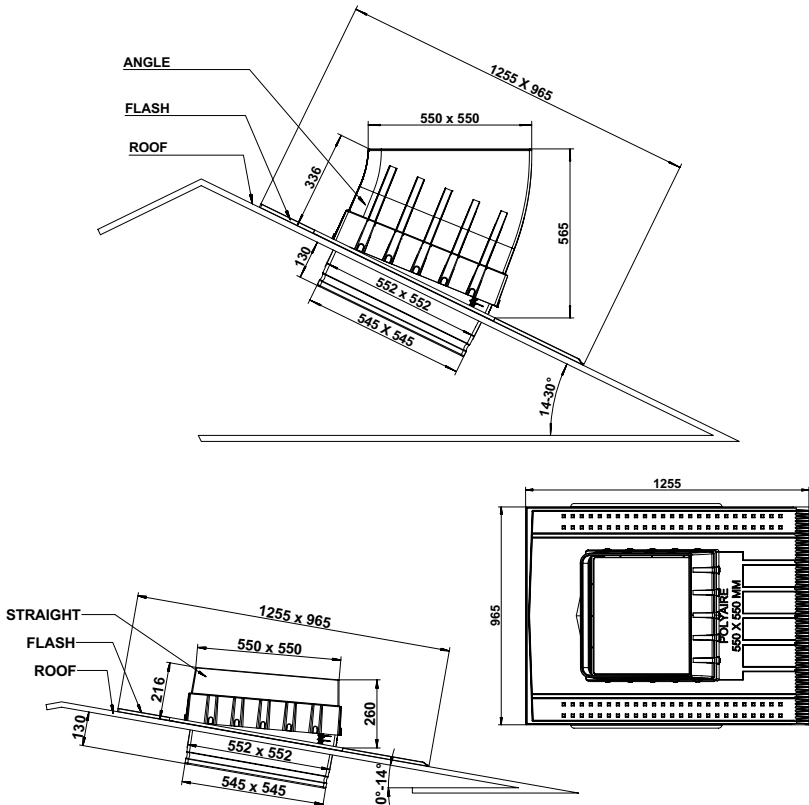

ACP 1 & 2

Plenum ACP 3
8 Way Plastic

ACP 3

Dimensions

	ACP 1	ACP 2	ACP 3
A	560	560	350
B	155	270	240
C	780	890	1100
D	720	820	960
E	30	30	40
F	30	35	35
G	170	290	310

Evaporative Accessories - Plenums

Sizes Available	
Item #	Description
242624	Plenum ACP 1
242625	Plenum ACP 2
242626	Plenum ACP 3

Evaporative Accessories - Plates

Sizes Available	
Item #	Description
242627	Plenum Plates ACP 1
242628	Plenum Plates ACP 2
242629	Plenum Plates ACP 3

Drop-X

Polyaire's DROP-X system is made up of tested components specifically designed to overcome the shortcomings of products used in the past. Made from high quality UV stabilised engineering polymers it won't rust.

Features

- Watertight
- Fits all current Domestic Evap Units (550x550mm Outlet Size)
- Suitable for tiles and Colorbond roofs
- UV stabilised Polymer will not rust
- Easy to install:
 - No lead flashing required
 - No sharp edges
 - Common roof angles marked on the side of the body to help proper alignment
 - Lighter to carry
 - Unique Tile securing lugs to help with tile replacement
 - Rigid design is easier to install
 - Only 3 pieces for quicker installation
- 10 Year Warranty