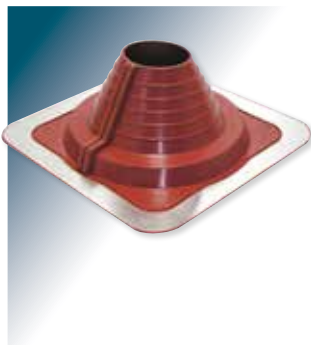

Braemar

EVAPORATIVE COMPONENTS

Accessories - Aqua Seal	32
Accessories - Stop End	32
Accessories - Plenums	33
Drop-X	34
Evaporative Droppers	36
Evaporative Droppers - Superflow	36
Evaporative Dropper Flashings	37
Turn Out Droppers - Colourbond	38
Turn Out Droppers - Plain	38

Accessories - Aqua Seal

Aqua Seal

Sizes Available/Dimensions				
Item #	Description	Colour	Size	
			mm	inch
865285	Aqua Seal Flashing Tile	Black	20-90	1" - 4"
865289	Aqua Seal Flashing Tin	Black	25-70	1" - 3"
865290	Aqua Seal Flashing Tin	Red	50-127	2" - 5"
865286	Lead Flashing Tile VLSS 2 Red	Red	12-125	0.5" - 5"