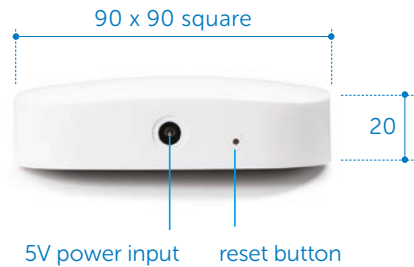

PMZCC

WHITE Part No: PMZCC

Zimi Cloud Connect [Powermesh Enabled]

- Control all your Powermesh devices anywhere in the world via the Internet.
- Works with the Google Assistant.
- Colour LED status indicator.
- Power usage history.
- 5V plug pack included.